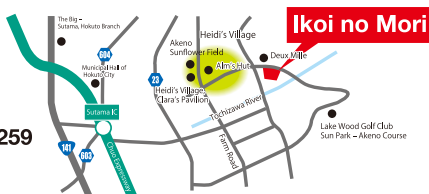

# いこいの杜 IKOInoMORI

### Comprehensive Educational Facility Community Park

408-0201  
Asao, Akeno-cho,  
Hokuto-shi,  
Yamanashi-ken, 5259  
Tel. 0551-45-9526